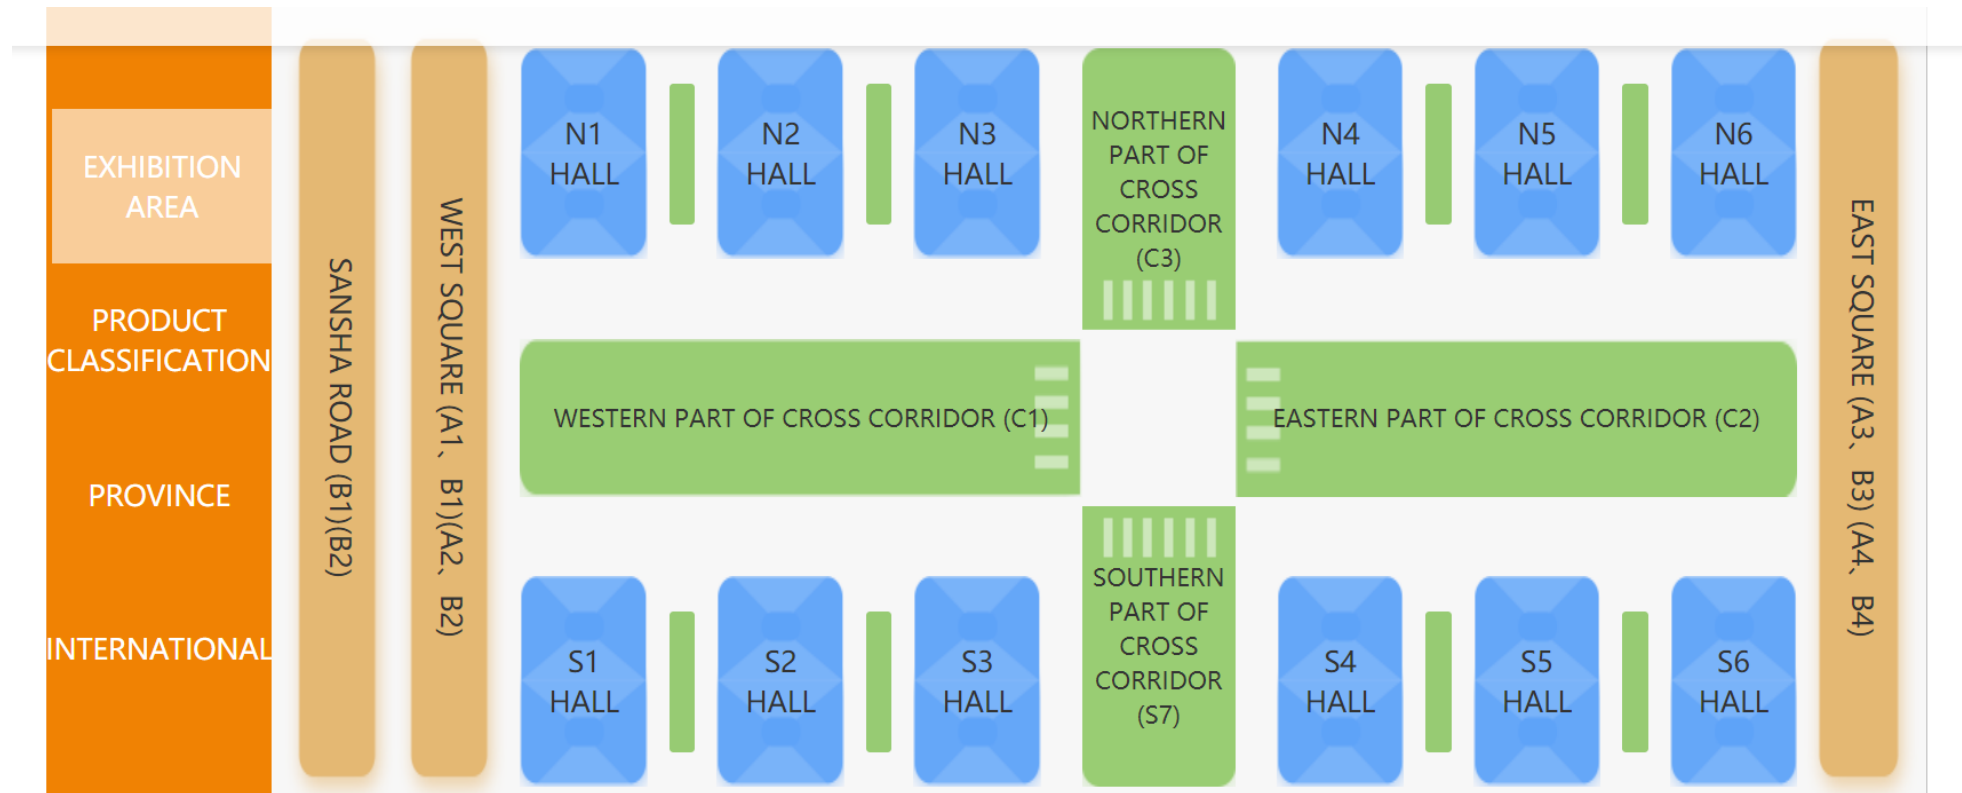

Digital show of CIAME 2020